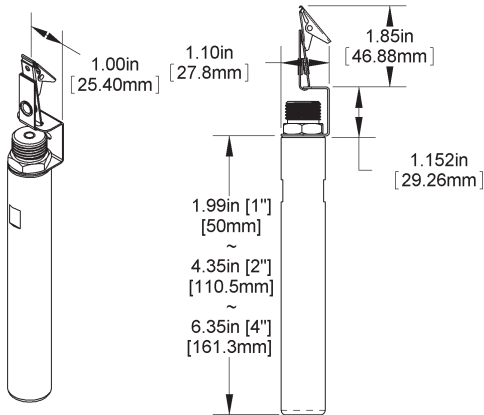

Rev. 08/02/13

Thermobuffer Units

A75

Temperature Sensors

BAPI-Box (BB)

Hanging Bracket (HB)

BAPI-Box 2 (BB2)