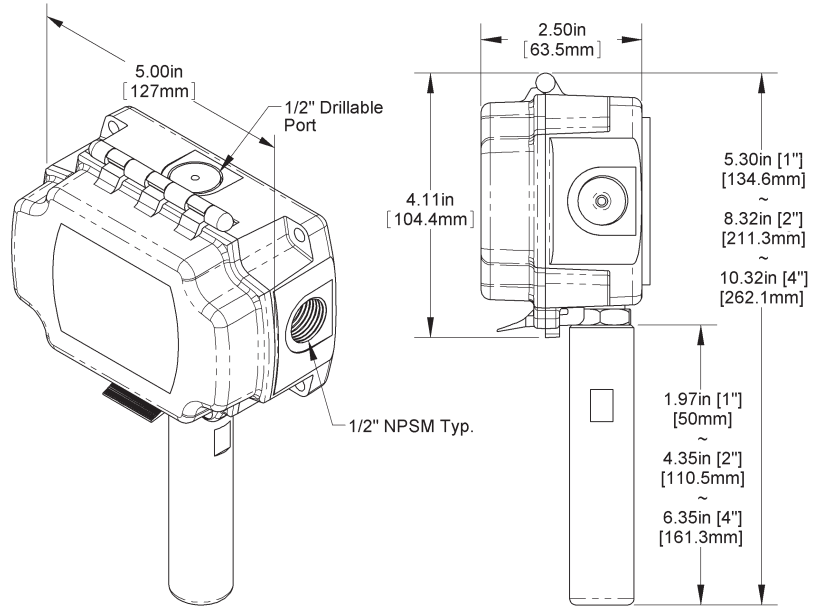

Rev. 08/02/13

Thermobuffer Units

A75

Temperature Sensors

BAPI-Box (BB)

Hanging Bracket (HB)

BAPI-Box 2 (BB2)