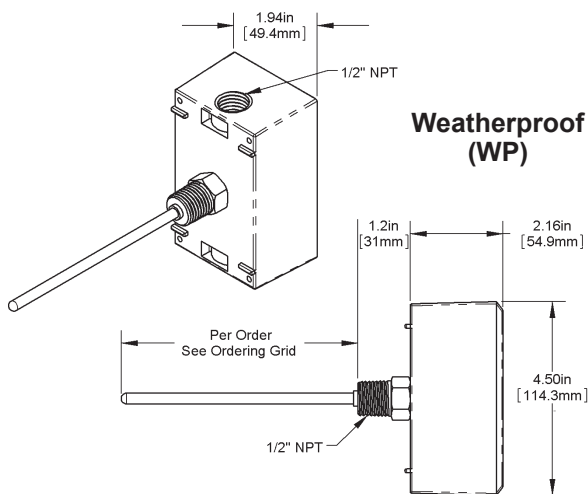

Probe without Enclosure

BAPI-Box (BB)

BAPI-Box (BBO) in an "Outside Mount" Configuration

BAPI-Box 2 (BB2)

BAPI-Box 2 (BB2O) in an "Outside Mount" Configuration

Weatherproof (WP)

Weatherproof (WPO) in an "Outside Mount" Configuration