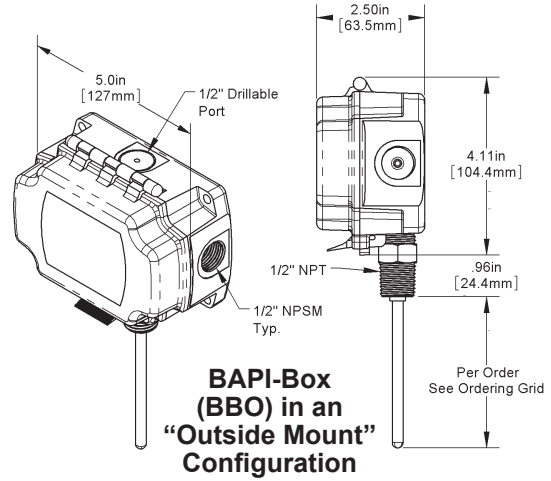

Probe without Enclosure

BAPI-Box (BB)

BAPI-Box (BBO) in an "Outside Mount" Configuration

BAPI-Box 2 (BB2)

BAPI-Box 2 (BB2O) in an "Outside Mount" Configuration

Weatherproof (WP)

Weatherproof (WPO) in an "Outside Mount" Configuration