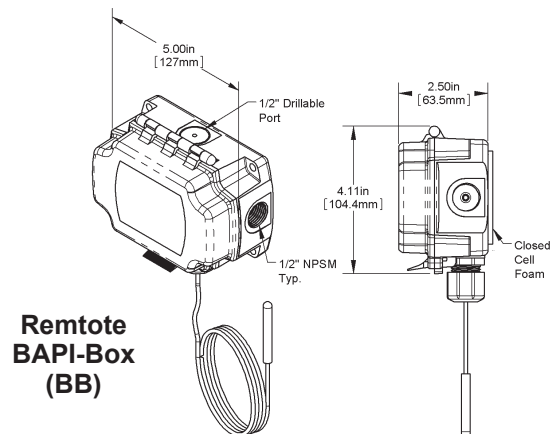

Remote Sensor Probe

Remote BAPI-Box (BB)