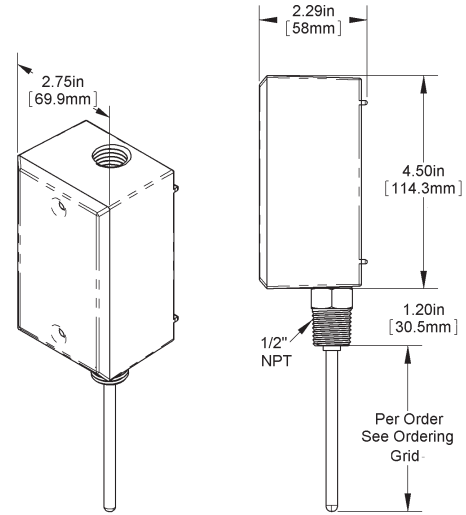

## Temperature Sensors

**Immersion Weatherproof Standard Mount (WP)**

**Immersion Weatherproof Outside Mount (WPO)**

**Immersion Probe without Enclosure**

**Remote BAPI-Box 2 (BB2)**

**Remote BAPI-Box 4 (BB4)**