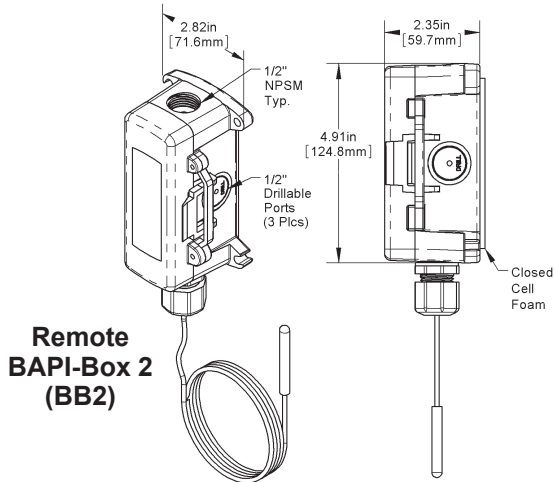

## Temperature Sensors

**Immersion Weatherproof Standard Mount (WP)**

**Immersion Weatherproof Outside Mount (WPO)**

**Immersion Probe without Enclosure**

**Remote BAPI-Box 2 (BB2)**

**Remote BAPI-Box 4 (BB4)**

**Remote Sensor Probe**

**Remote Weatherproof (WP)**

**Remote BAPI-Box (BB)**