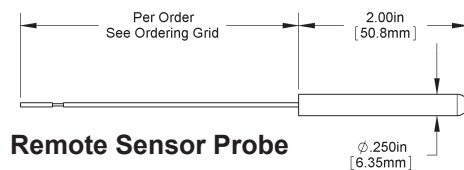

## Temperature Sensors

**Immersion Weatherproof Standard Mount (WP)**

**Immersion Weatherproof Outside Mount (WPO)**

**Immersion Probe without Enclosure**

**Remote BAPI-Box 2 (BB2)**

**Remote BAPI-Box 4 (BB4)**