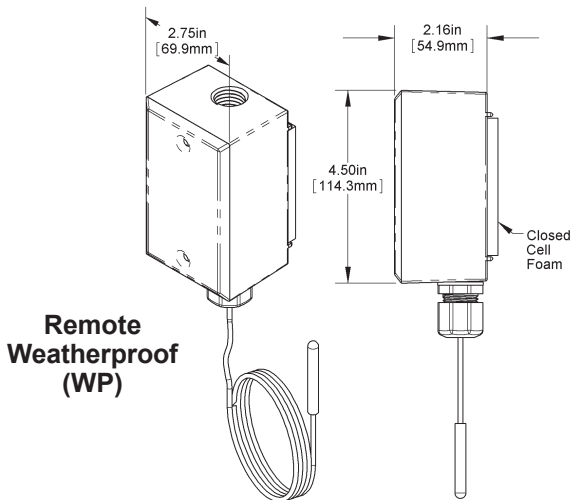

Remote Weatherproof (WP)