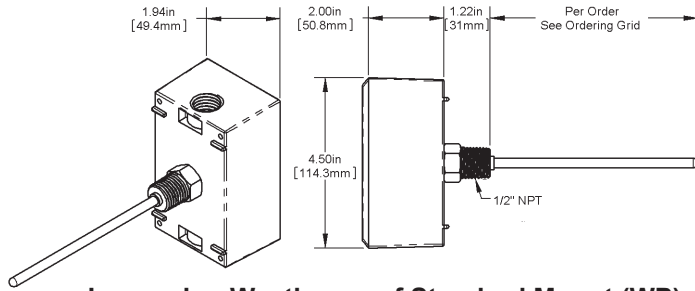

## Temperature Sensors

**Immersion Weatherproof Standard Mount (WP)**

**Immersion Weatherproof Outside Mount (WPO)**

**Immersion Probe without Enclosure**

**Remote BAPI-Box 2 (BB2)**

**Remote BAPI-Box 4 (BB4)**