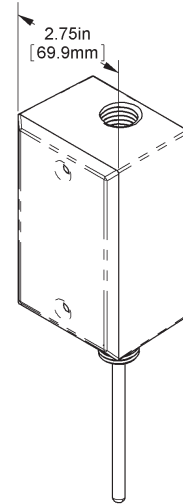

# A67

Rev. 7/12/17

Temperature Sensors

**Immersion Weatherproof Standard Mount (WP)**

**Immersion Weatherproof Outside Mount (WPO)**

**Immersion Probe without Enclosure**

**Remote Sensor Probe**

**Remote Weatherproof (WP)**

**BAPI-Box Crossover (BBX)**