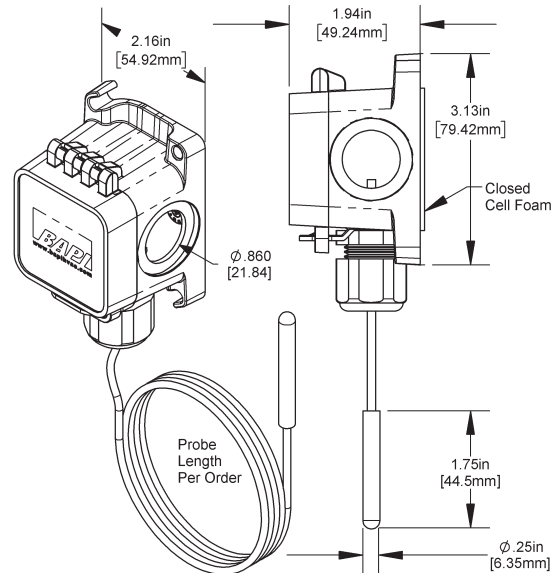

# A67

Rev. 7/12/17

Temperature Sensors

**Immersion Weatherproof Standard Mount (WP)**

**Immersion Weatherproof Outside Mount (WPO)**

**Immersion Probe without Enclosure**

**Remote Sensor Probe**

**Remote Weatherproof (WP)**

**BAPI-Box Crossover (BBX)**