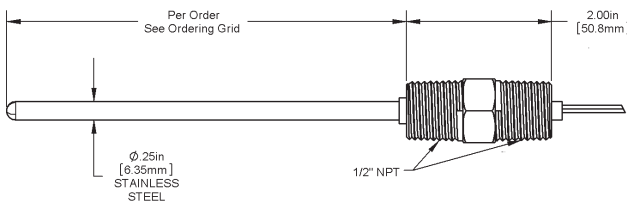

# A67

Rev. 7/12/17

Temperature Sensors

**Immersion Weatherproof Standard Mount (WP)**

**Immersion Weatherproof Outside Mount (WPO)**

**Immersion Probe without Enclosure**

**Remote Sensor Probe**

**Remote Weatherproof (WP)**