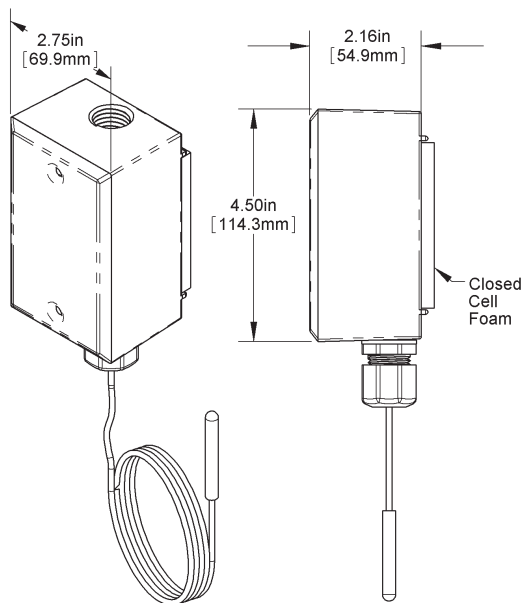

# A67

Rev. 7/12/17

Temperature Sensors

**Immersion Weatherproof Standard Mount (WP)**

**Immersion Weatherproof Outside Mount (WPO)**

**Immersion Probe without Enclosure**

**Remote Sensor Probe**

**Remote Weatherproof (WP)**

**BAPI-Box Crossover (BBX)**