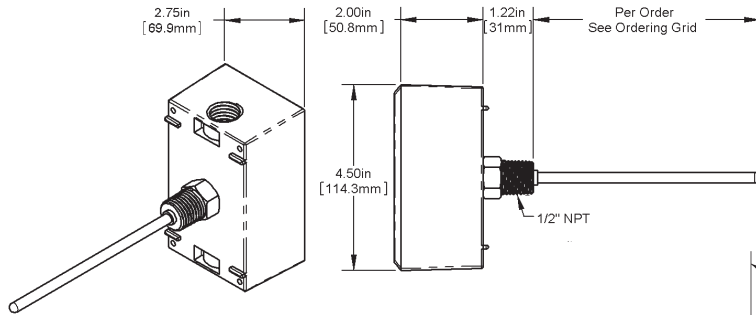

# A67

Rev. 7/12/17

Temperature Sensors

**Immersion Weatherproof Standard Mount (WP)**

**Immersion Weatherproof Outside Mount (WPO)**

**Immersion Probe without Enclosure**

**Remote Sensor Probe**

**Remote Weatherproof (WP)**