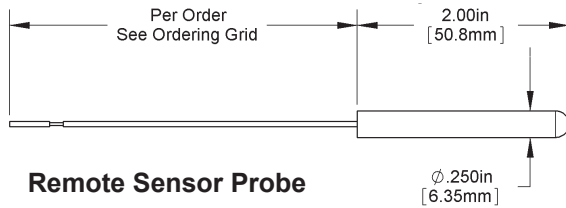

# A67

Rev. 7/12/17

Temperature Sensors

**Immersion Weatherproof Standard Mount (WP)**

**Immersion Weatherproof Outside Mount (WPO)**

**Immersion Probe without Enclosure**

**Remote Sensor Probe**

**Remote Weatherproof (WP)**