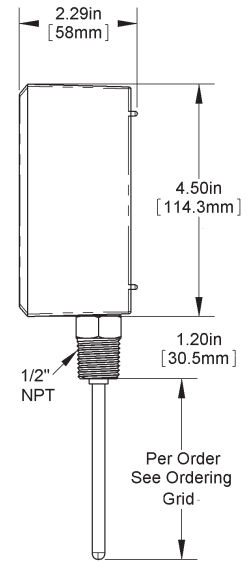

# A67

Rev. 7/12/17

Temperature Sensors

**Immersion Weatherproof Standard Mount (WP)**

**Immersion Weatherproof Outside Mount (WPO)**

**Immersion Probe without Enclosure**

**Remote Sensor Probe**

**Remote Weatherproof (WP)**

**BAPI-Box Crossover (BBX)**